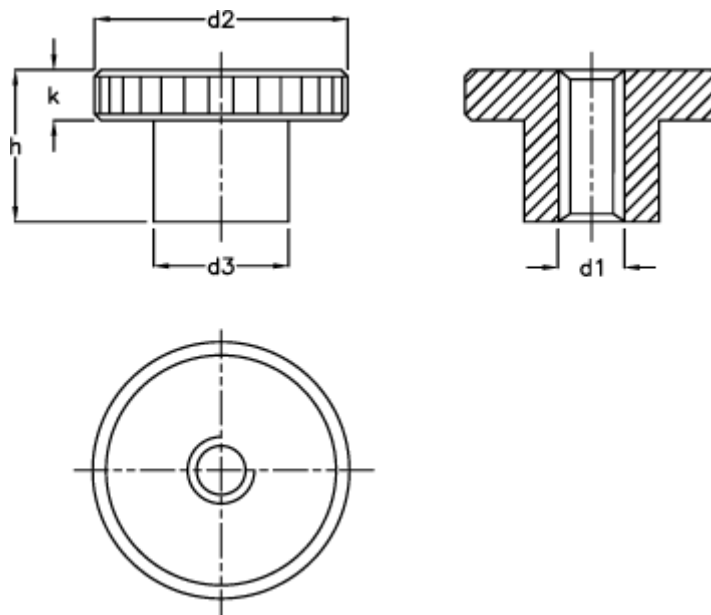

Article number: 20704507

Description: E+G Knurled nut DIN 466-M4

Measures

$d_1 = M 4$

$d_2 = 16$

$d_3 = 8$

$h = 9.5$

$K = 3.5$